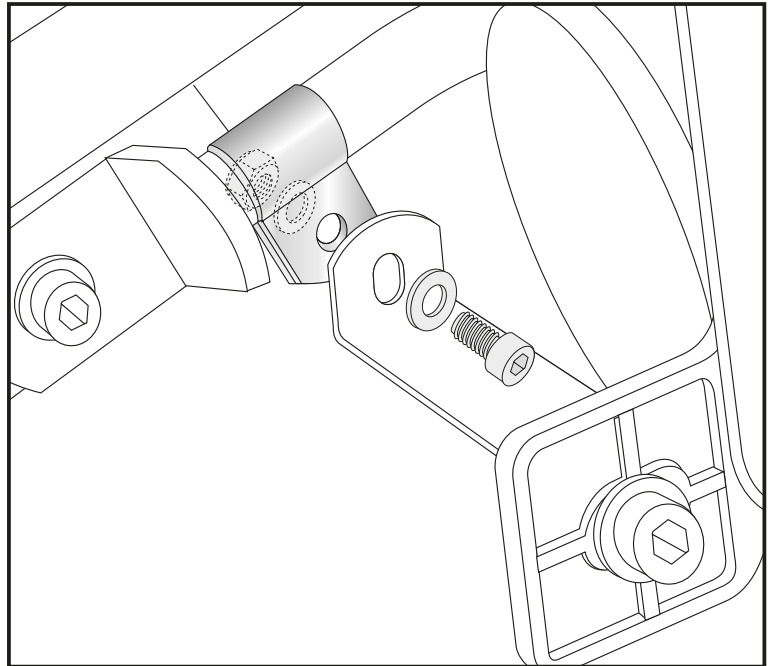

Fastening at the side carrier front:

With the clamp. From outside use allen screw M6x20 and washer Ø6,4, from inside, use washer and the self-lock nut M6.

Weiteres Zubehör auf unserer Homepage. More accessories: see our homepage.