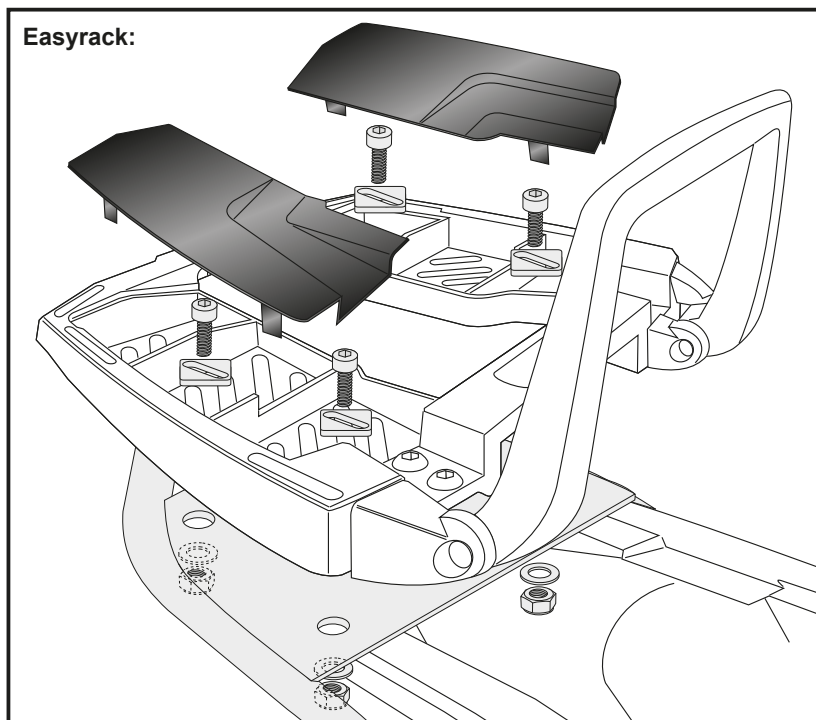

Fastening of the Alu-/Easyrack:

On the rack carrier.
Use allen screws M6 x 20 and special washer 20x20xø6,4. Secure with washers ø6,4 and self-lock nuts M6. Mount the plastic cover.

3 Alurack:

Easyrack:

Alurack Easyrack