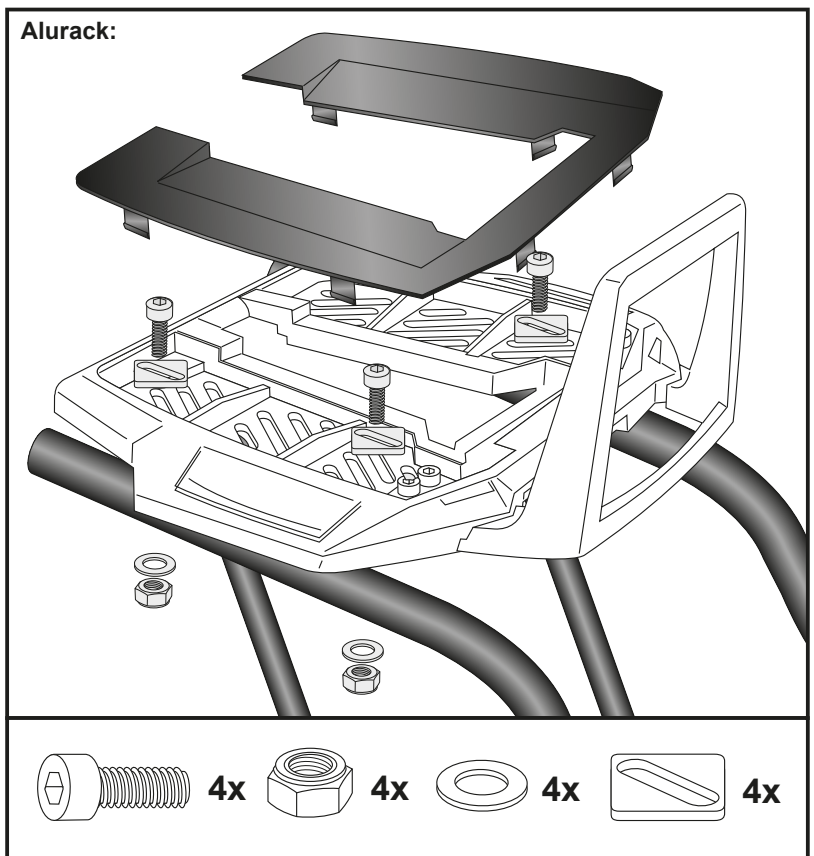

Fastening of the Alurack:

On the tube adapters.

Use allen screws M6 x 20 and special washer 20x20 ø6,4. Secure with washers ø6,4 and self-lock nuts M6.

Mount the plastic cover.

4

Alurack:

Easyrack

YAMAHA Tracer 700 (2016-2020)